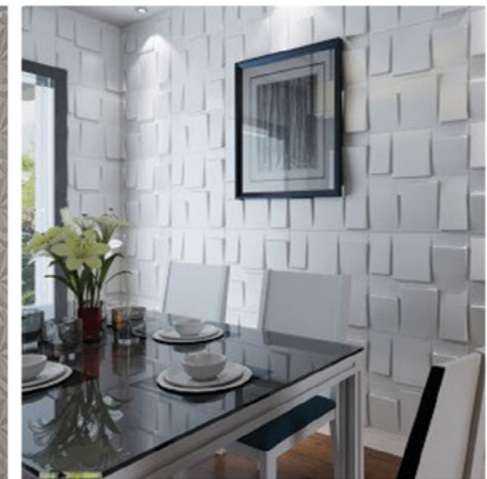

Aria Panel

NEW DESIGN
NEW LIFE
3D PANEL