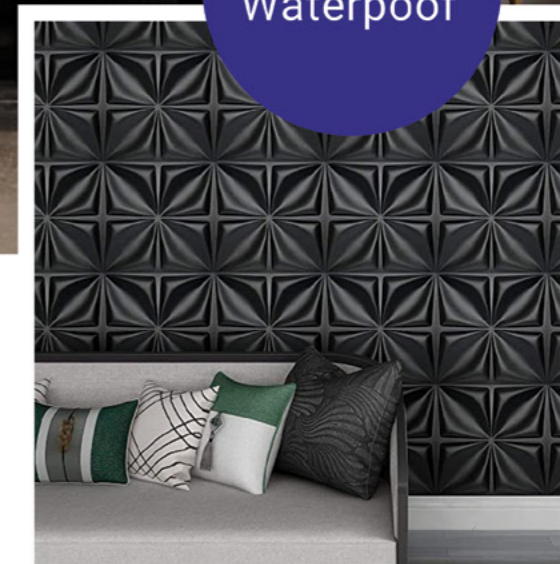

# 3D Wall Panels

Made From Superior INHERENT PVC, No paint, No odor, No Fading, No Color Tolerance  
Waterproof, Fire-resistant, Lightweight, High-Impact, Scratch-resistant, Elegant, Easy DIY  
Modern diamond pattern, transform a dull space into dynamic instantly  
Come in large measure 19.7 x 19.7in.(500\*500mm), allows fast installation over big projects with glue,  
Pack of 12 tiles, cover 32 Sq.ft/box  
High Recommended Application: Living room / Bedroom / Kitchen room / TV background / Feature walls /  
Ceiling / Office/ Shopping Mall

## 3D Wall Panels

Made From Superior INHERENT PVC, No paint, No odor, No Fading, No Color Tolerance  
 Waterproof, Fire-resistant, Lightweight, High-Impact, Scratch-resistant, Elegant, Easy DIY  
 Modern diamond pattern, transform a dull space into dynamic instantly  
 Come in large measure 19.7 x 19.7In.(500\*500mm), allows fast installation over big projects with glue,  
 Pack of 12 tiles, cover 32 Sq.ft/box  
 High Recommended Application: Living room / Bedroom / Kitchen room / TV background / Feature walls /  
 Ceiling / Office/ Shopping Mall