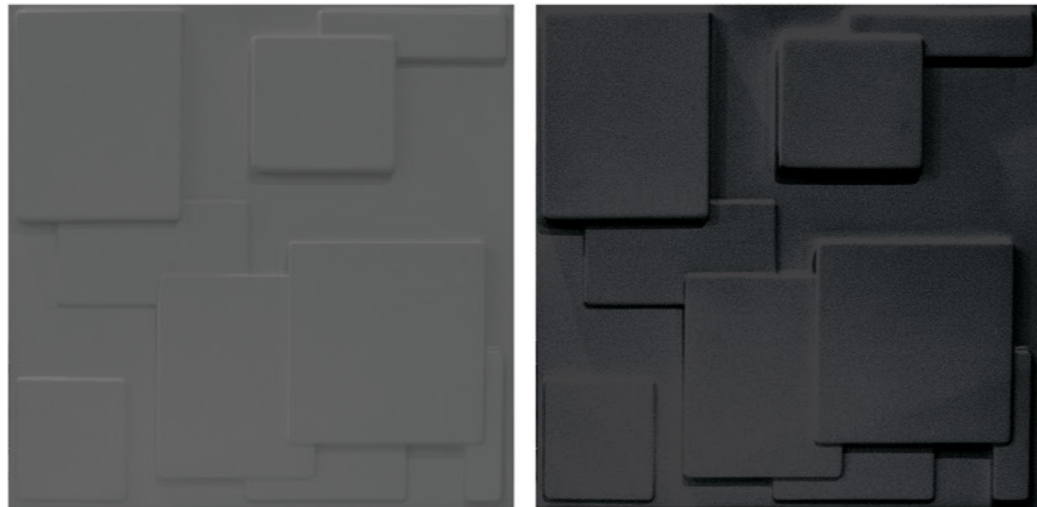

3D panel
Waterproof

3D Wall Panels

Made From Superior INHERENT PVC, No paint, No odor, No Fading, No Color Tolerance
Waterproof, Fire-resistant, Lightweight, High-Impact, Scratch-resistant, Elegant, Easy DIY
Modern diamond pattern, transform a dull space into dynamic instantly
Come in large measure 19.7 x 19.7in.(500*500mm), allows fast installation over big projects with glue,
Pack of 12 tiles, cover 32 Sq.ft/box
High Recommended Application: Living room / Bedroom / Kitchen room / TV background / Feature walls /
Ceiling / Office/ Shopping Mall