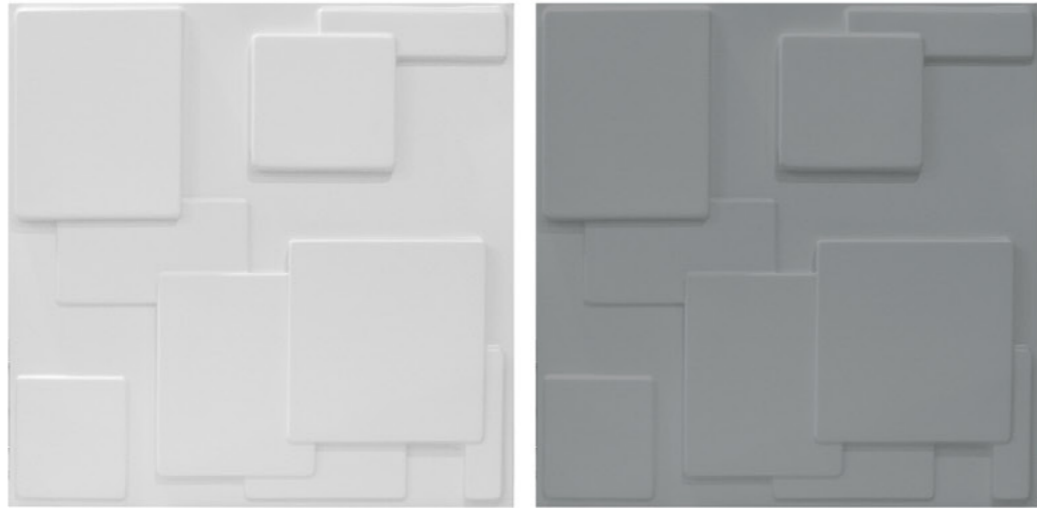

3D panel
Waterproof

3D Wall Panels

Made From Superior INHERENT PVC, No paint, No odor, No Fading, No Color Tolerance
Waterproof, Fire-resistant, Lightweight, High-Impact, Scratch-resistant, Elegant, Easy DIY
Modern diamond pattern, transform a dull space into dynamic instantly
Come in large measure 19.7 x 19.7in.(500*500mm), allows fast installation over big projects with glue,
Pack of 12 tiles, cover 32 Sq.ft/box
High Recommended Application: Living room / Bedroom / Kitchen room / TV background / Feature walls /
Ceiling / Office/ Shopping Mall